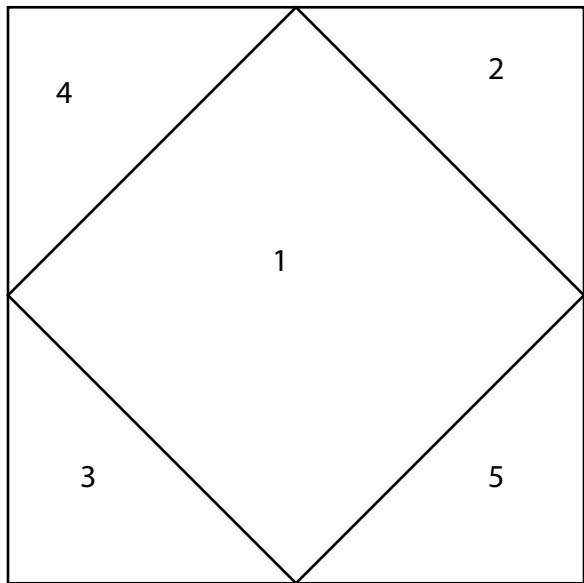

Template for the Quilt Pattern
Delectable Blue Ridge

4 PP per page

1-inch
Registration
Square

For quartering blueberry

Step 1

Step 2

Final PP block

4 diamonds in a row

Delectable Blue Ridge

Border construction diagram

Delectable cutting diagram

Delectable layout diagram