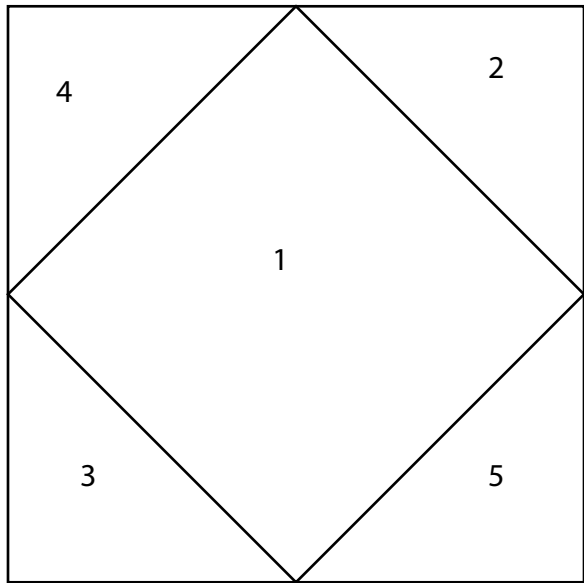

Template for the Quilt Pattern
Delectable Blue Ridge

4 PP per page

1-inch
Registration
Square

For quartering blueberry

Step 1

Step 2

Final PP block

4 diamonds in a row

Delectable Blue Ridge

Border construction diagram

Delectable cutting diagram

Delectable layout diagram