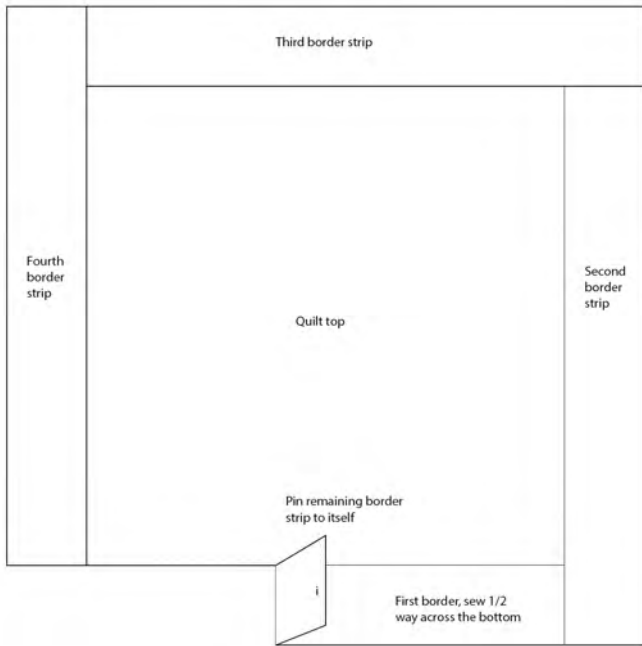

Template for the Quilt Pattern
Delectable Blue Ridge

4 PP per page

1-inch
Registration
Square

For quartering blueberry

Step 1

Step 2

Final PP block

4 diamonds in a row

Delectable Blue Ridge

Border construction diagram

Delectable cutting diagram

Delectable layout diagram