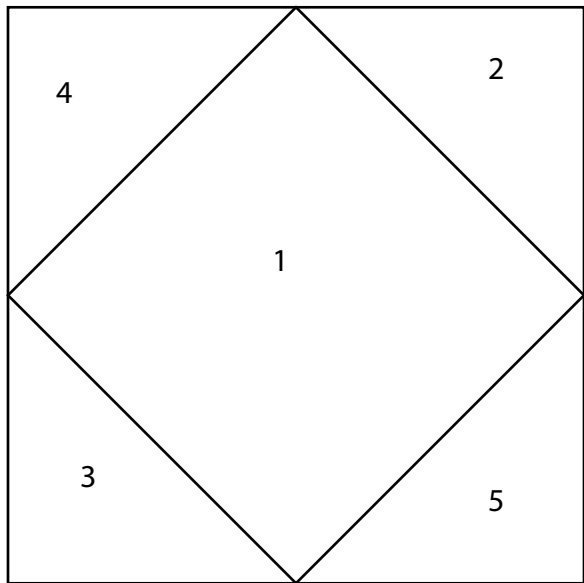

Template for the Quilt Pattern
Delectable Blue Ridge

4 PP per page

1-inch
Registration
Square

For quartering blueberry

Step 1

Step 2

Final PP block

4 diamonds in a row

Delectable Blue Ridge

Border construction diagram

Delectable cutting diagram

Delectable layout diagram