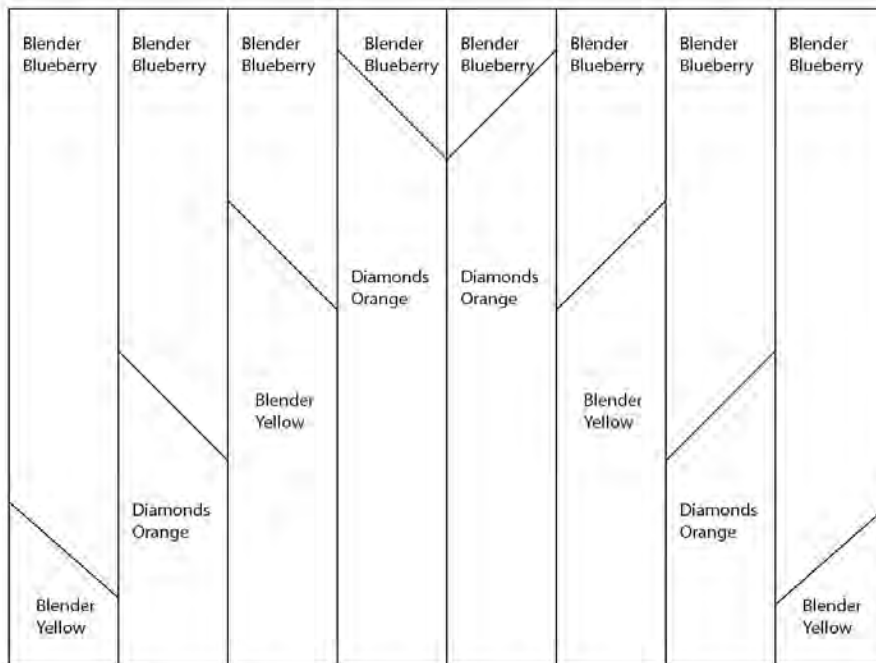

Template for the Quilt Pattern
Delectable Blue Ridge

4 PP per page

1-inch
Registration
Square

For quartering blueberry

Step 1

Step 2

Final PP block

4 diamonds in a row

Delectable Blue Ridge

Border construction diagram

Delectable cutting diagram

Delectable layout diagram